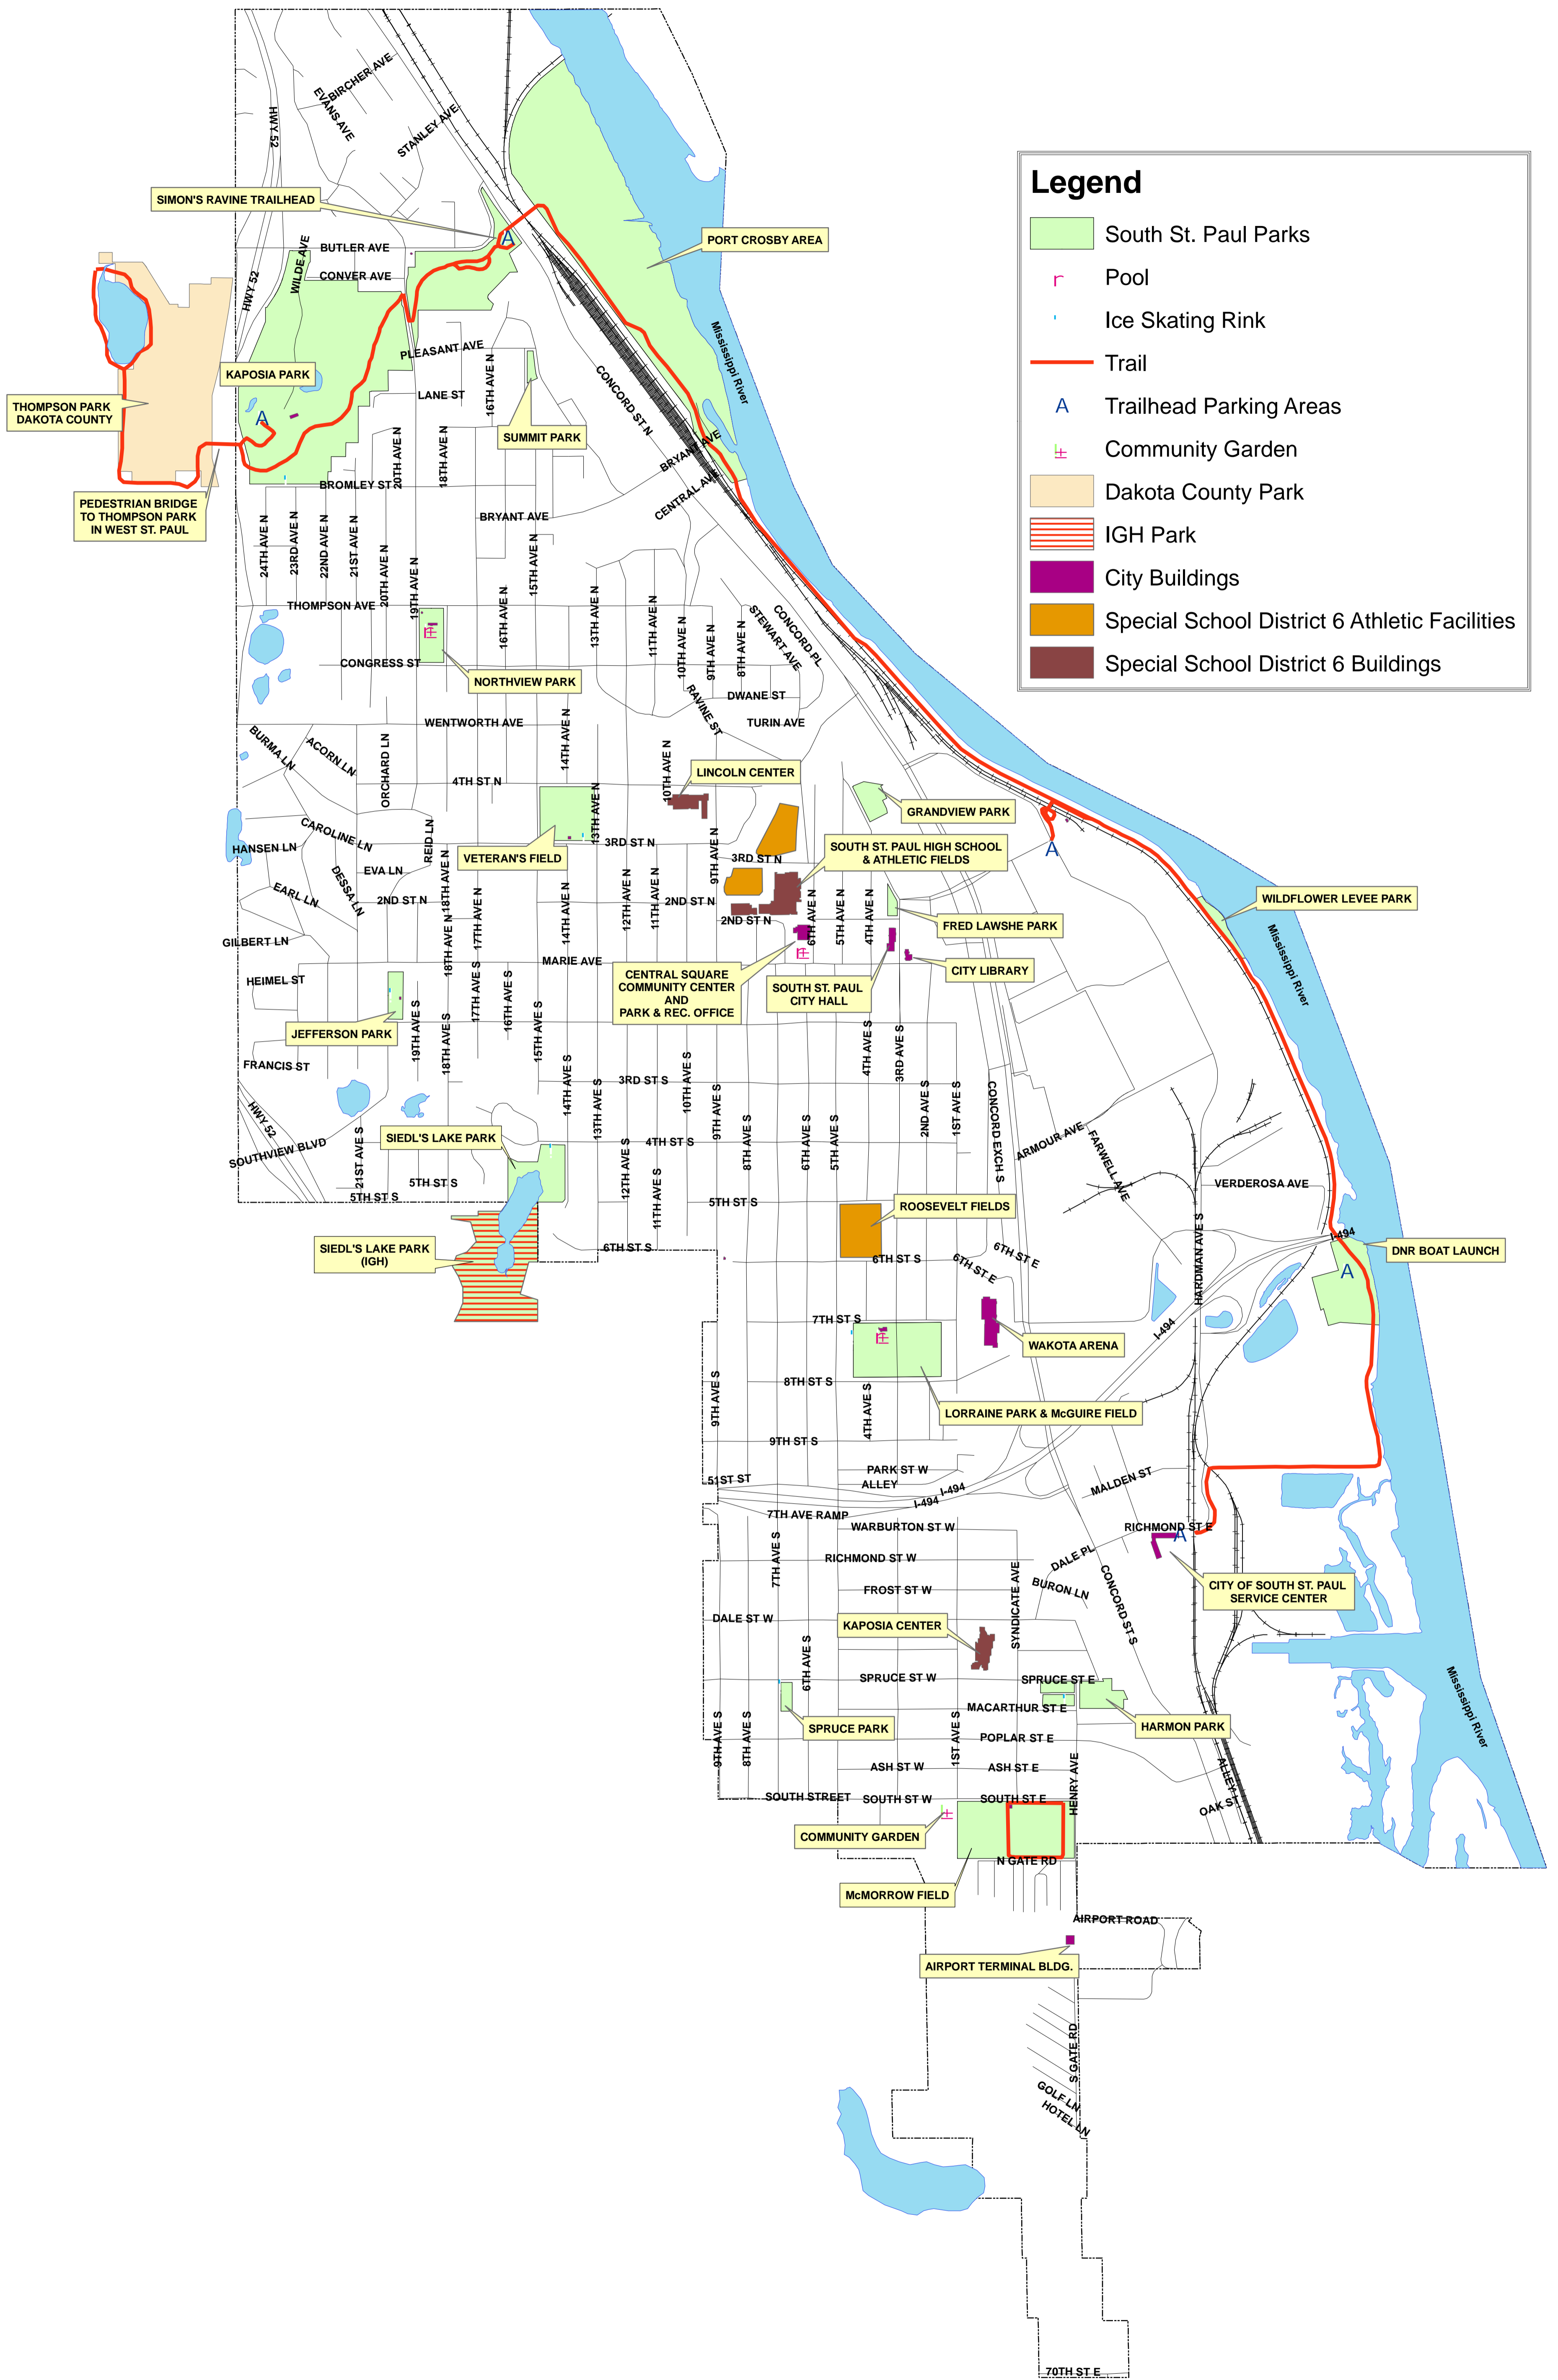

South St. Paul Parks & Trails

Legend

- South St. Paul Parks
- Pool
- Ice Skating Rink
- Trail
- Trailhead Parking Areas
- Community Garden
- Dakota County Park
- IGH Park
- City Buildings
- Special School District 6 Athletic Facilities
- Special School District 6 Buildings